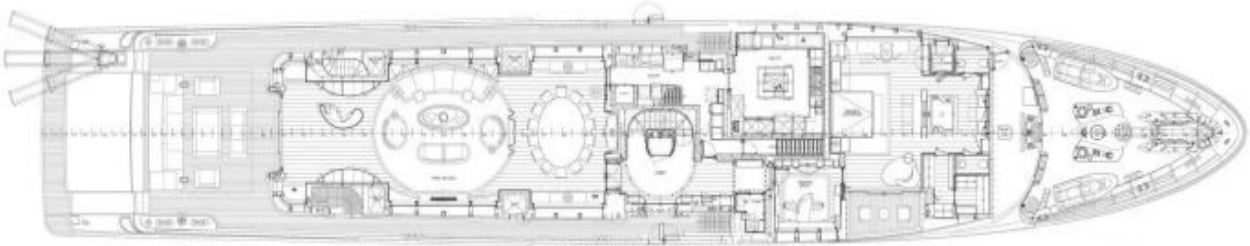

Light Holic

Length: 60 m	Guests: 12	Crew: 15
Built/Refit: 2011	Cabins: 6	Charter Rates: From €320,000 p/week

Light Holic: A Luxurious Journey Beyond Imagination Are you ready to embark on a journey of opulence and extravagance? Introducing the exquisite motor yacht, Light Holic, a pinnacle of luxury and sophistication that leaves an indelible mark on the world of maritime elegance.

GIN DECK

UPPER DECK

MAIN DECK

LOWER DECK